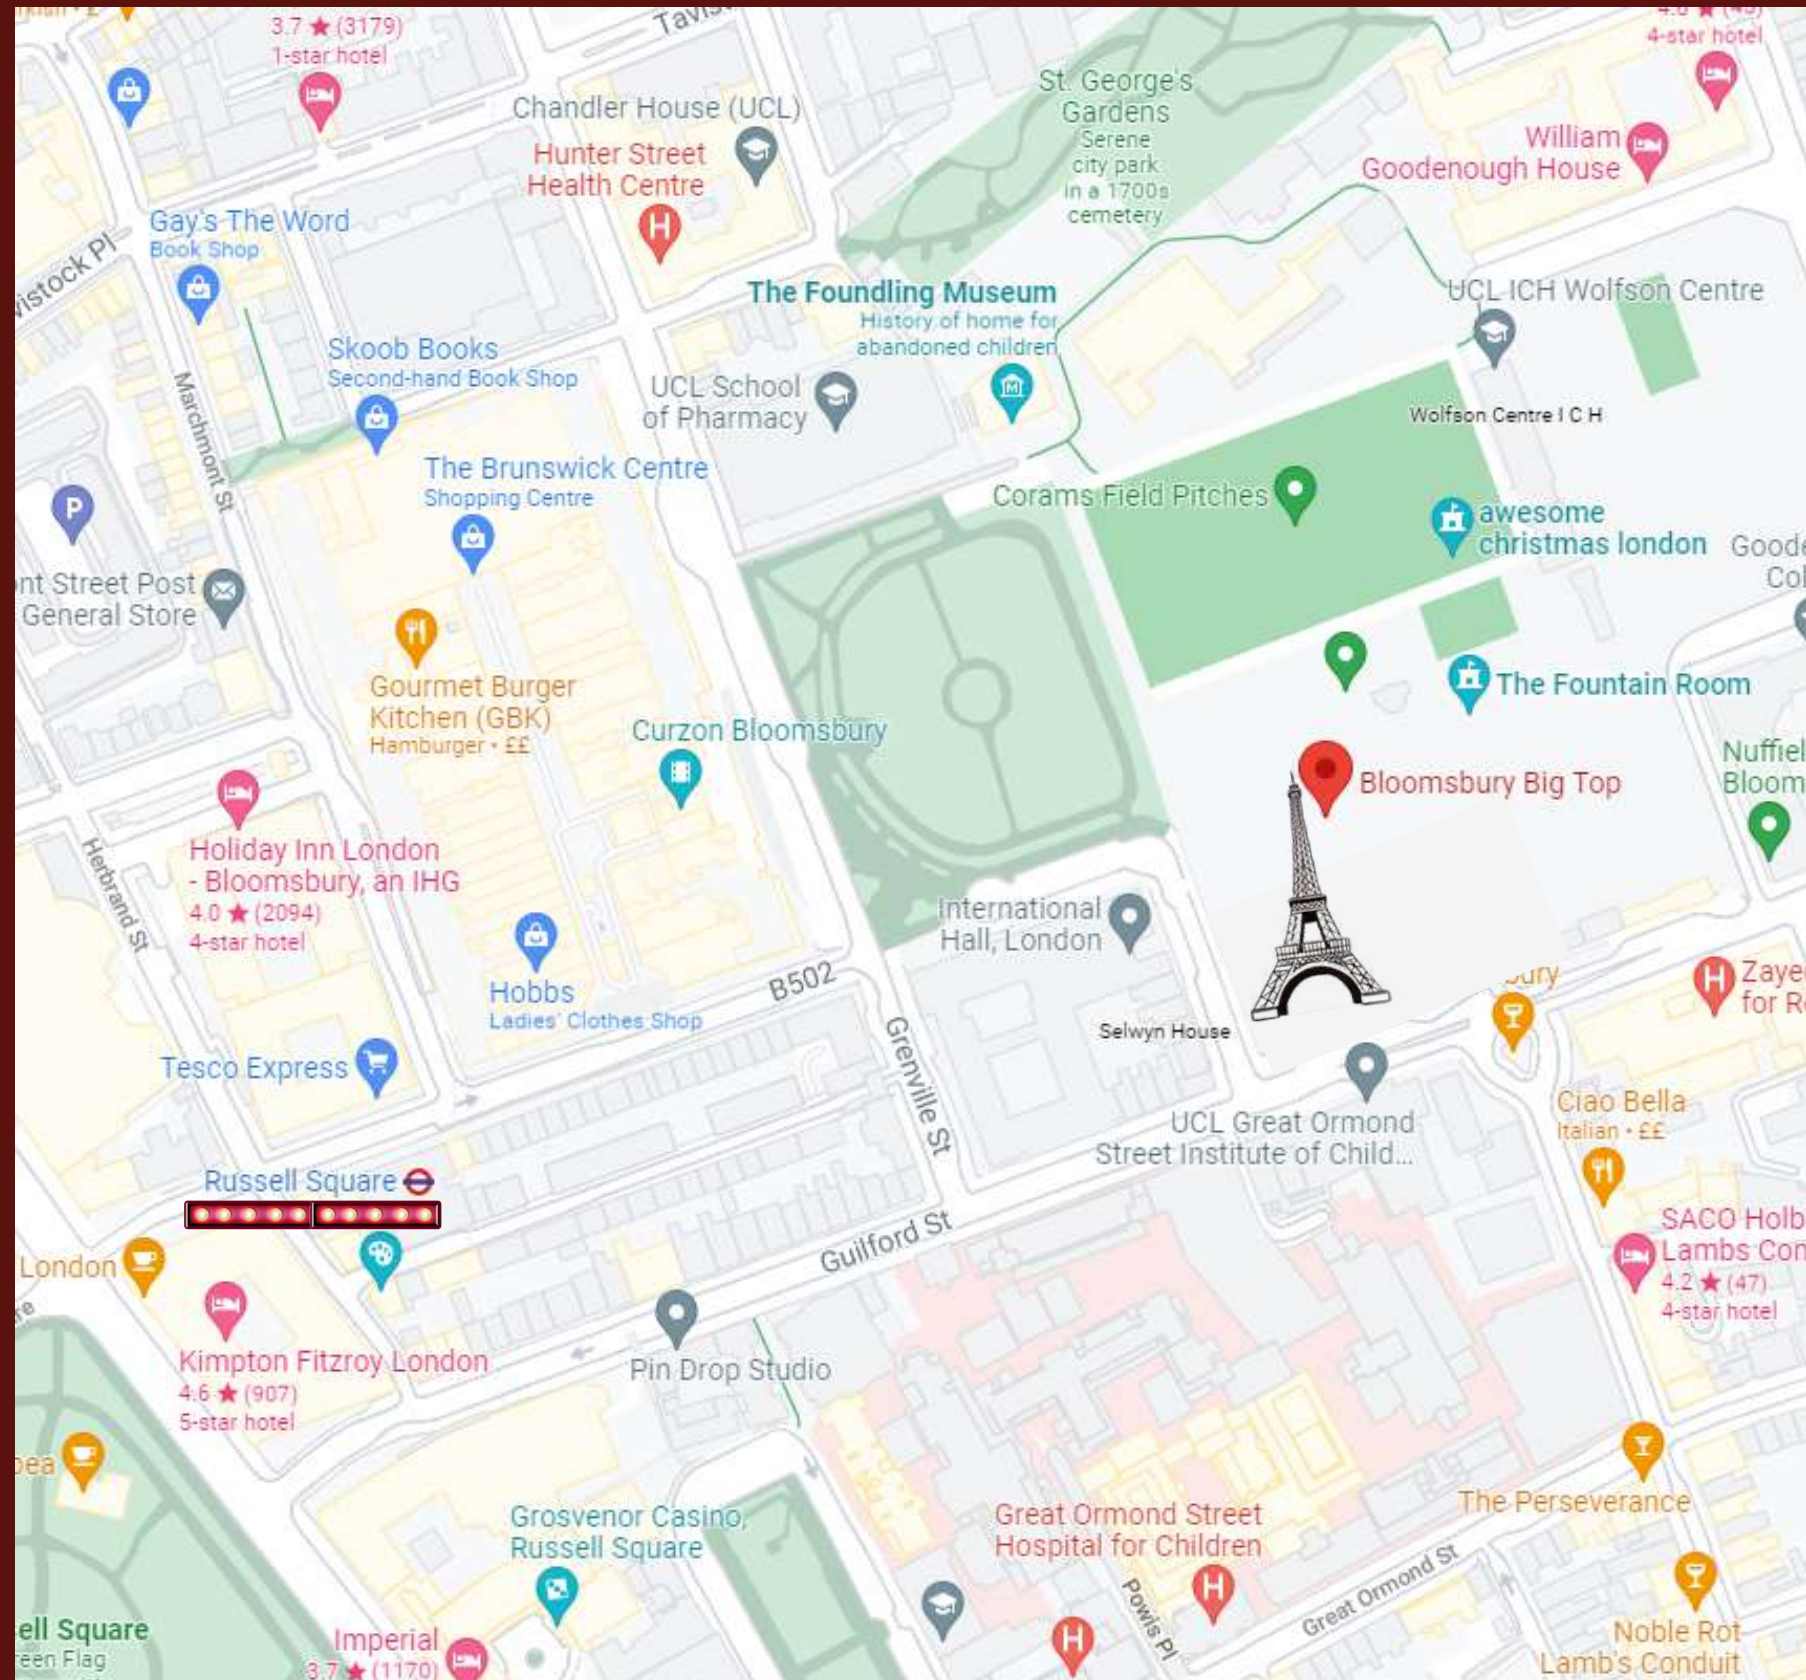

UNLIMITED DRINKS WRIST BAND - £44PP

SPIRIT TOKEN UPGRADE [4 TOKENS] - £20PP

Other pre-order packages available on request

Bloomsbury Big Top
93 Guildford street
London
WC1N 1DN

BLOOMSBURY

Russel Square
(Picadilly line) - 5 minute walk

Euston station
(Northern, Central and Victoria
Tube lines, National Rail and
overground) - 10 minute walk

Kings Cross Station
(The Circle line, the
Metropolitan Line, the
Hammersmith & City Line and the
Victoria Line and National rail
services) - 10 minute walk